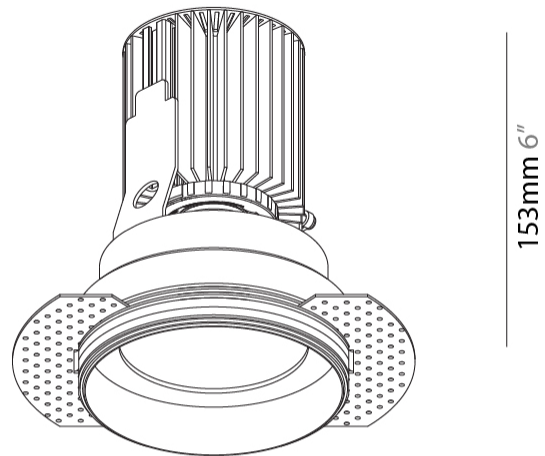

PHYSICAL

Shape: Round
Diameter (mm): 100
Diameter (in): 3 ¹⁵/₁₆
Height (mm): 153
Height (in): 6
Ceiling Thickness (mm): 10 / 12.5 / 15
Ceiling Thickness (in): 3/8 or 1/2 or 9/16
Min. Recessing Depth (mm): 170
Min. Recessing Depth (in): 6 ¹¹/₁₆
Light Distribution: Downlight
Weight (kg): 0.6
Weight (lbs): 1.322
Fixture Finish: SSR / BKV / CWI / CRY / HAB / UFT / ITA / RUA / FTG / MYG / LOD / PUS / FRO / FUP / KIA / POP / BLS / SPG / MEY / GOH / GUM / CHC / COM / ABZ / JAG / OBR / MOS / ROR
Fixture Material: Aluminum Die Cast
Cut-out Measurements: 111mm / 4 3/8" Diameter
Upon Request: Unique Sizes Unique Ceiling Thickness

ELECTRICAL

Lamp Type: LED (Zhaga Standard)
Input Wattage (W): 20.9
Total Output Wattage (W): 18.7
Dimming: Tri-Mode (Non-Dimming and Phase Dimming (120Vac only) and 0-10V Dimming)
Driver Included: No
Driver Location: Recessed Housing
Driver Type: Constant Current - Universal
Driver Class: Class 2
Housing: See components
Input Voltage (V): 120 - 277
Constant Current (MA): 500

LED

Color Temperature (°K): 2700 / 3000 / 3500 / 4000
Max. Delivered Lumen (lm): 1630 / 1670 / 1754 / 1790
CRI: >90 CRI
Lamp Life (hrs): 50000
Upon Request: Special Color Temperature RGB-W Tunable White Special LED

OPTICAL

Reflector°: 18 / 26 / 40

RATINGS AND CERTIFICATIONS

Certified By: Certified for North American Standards
IP rating: IP20

Ø 100mm 3 ¹⁵/₁₆"

Ø 155mm 6 ¹/₈"